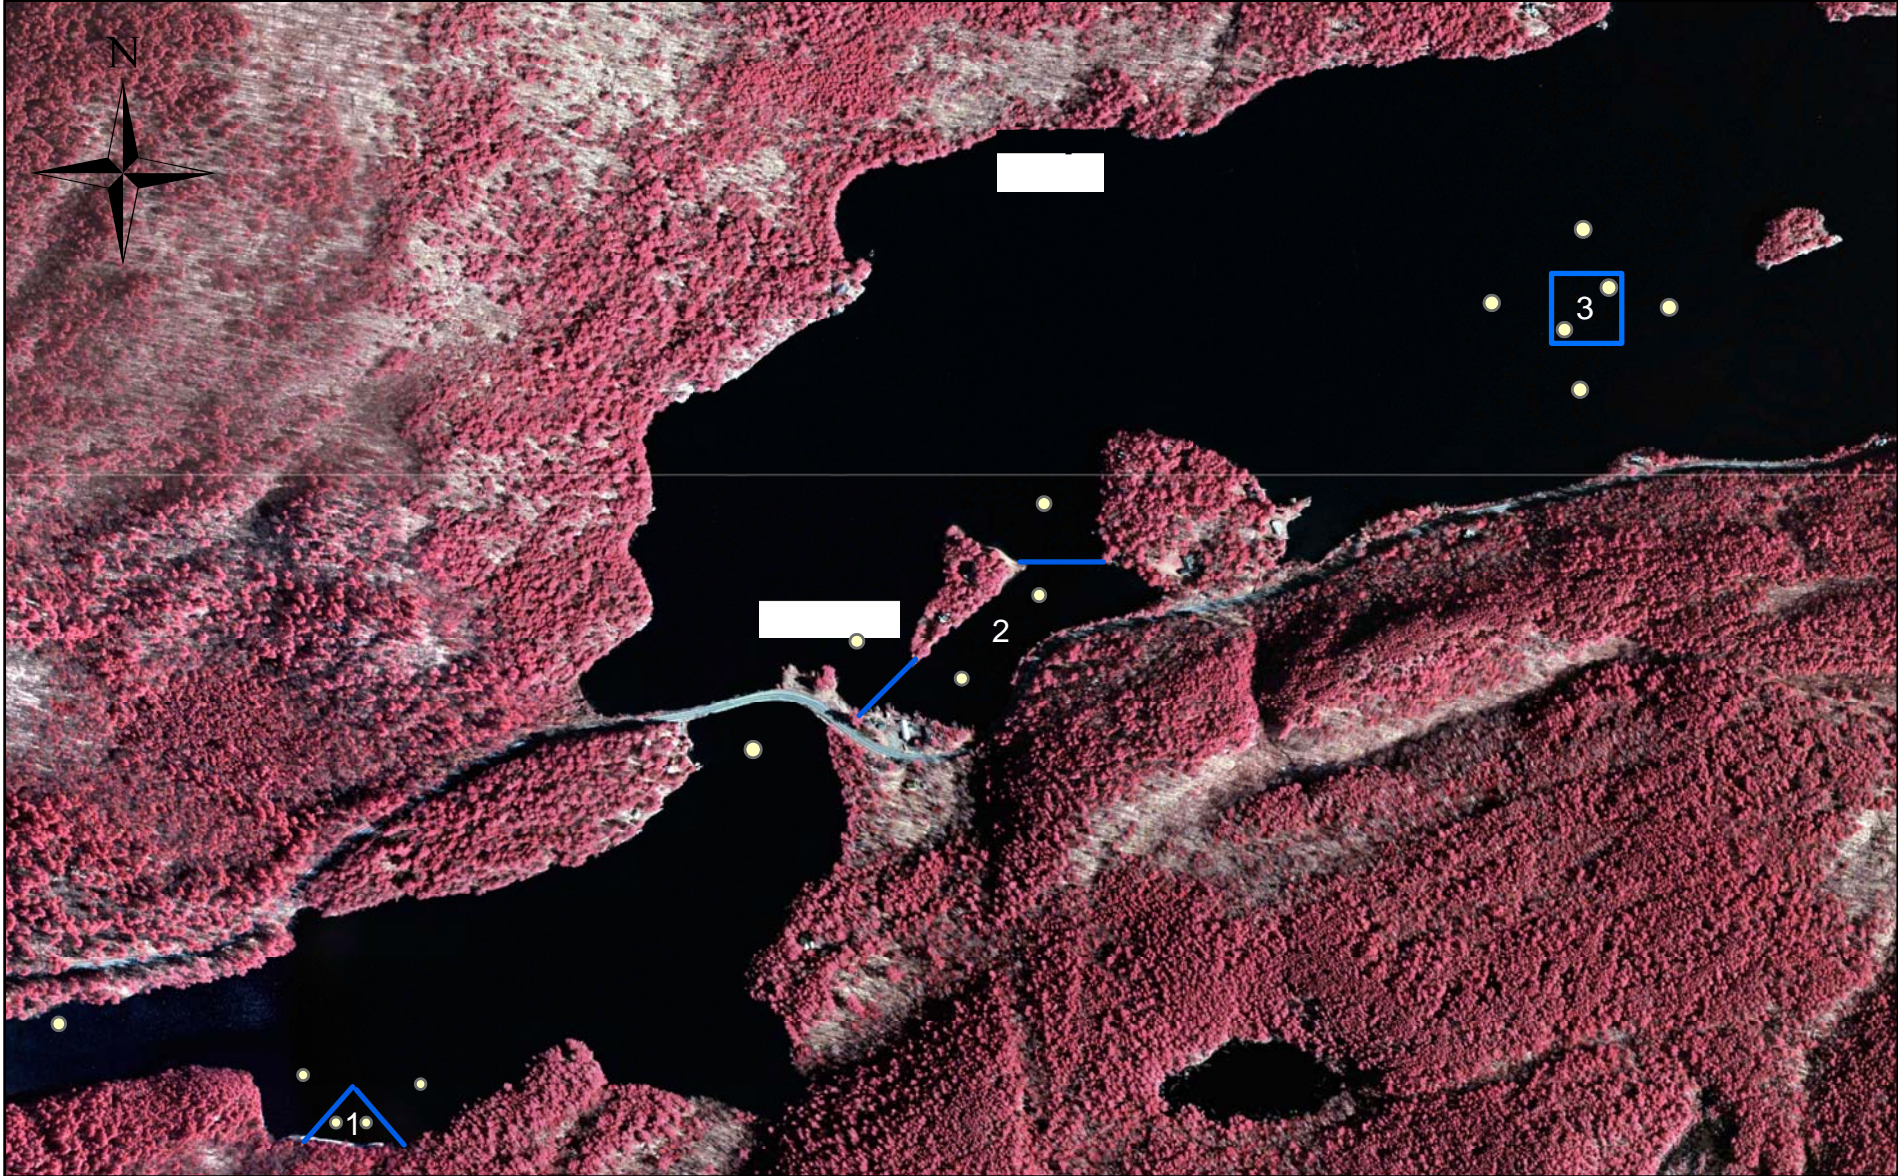

**Eagle Lake**  
Essex County, NY

## Eurasian Water Milfoil Bed Locations

580 Rockport Road  
Hackettstown, NJ 07840  
(908) 850-0303  
FAX 850-4994

# Eagle Lake, NY Herbicide Containment Study

0 300 600 1,200 Feet

**Containment 1:** Two 300 foot sections  
**Containment 2:** One 300 foot and One 450 foot section  
**Containment 3:** Four 300 foot sections

● = Dye Sample Site